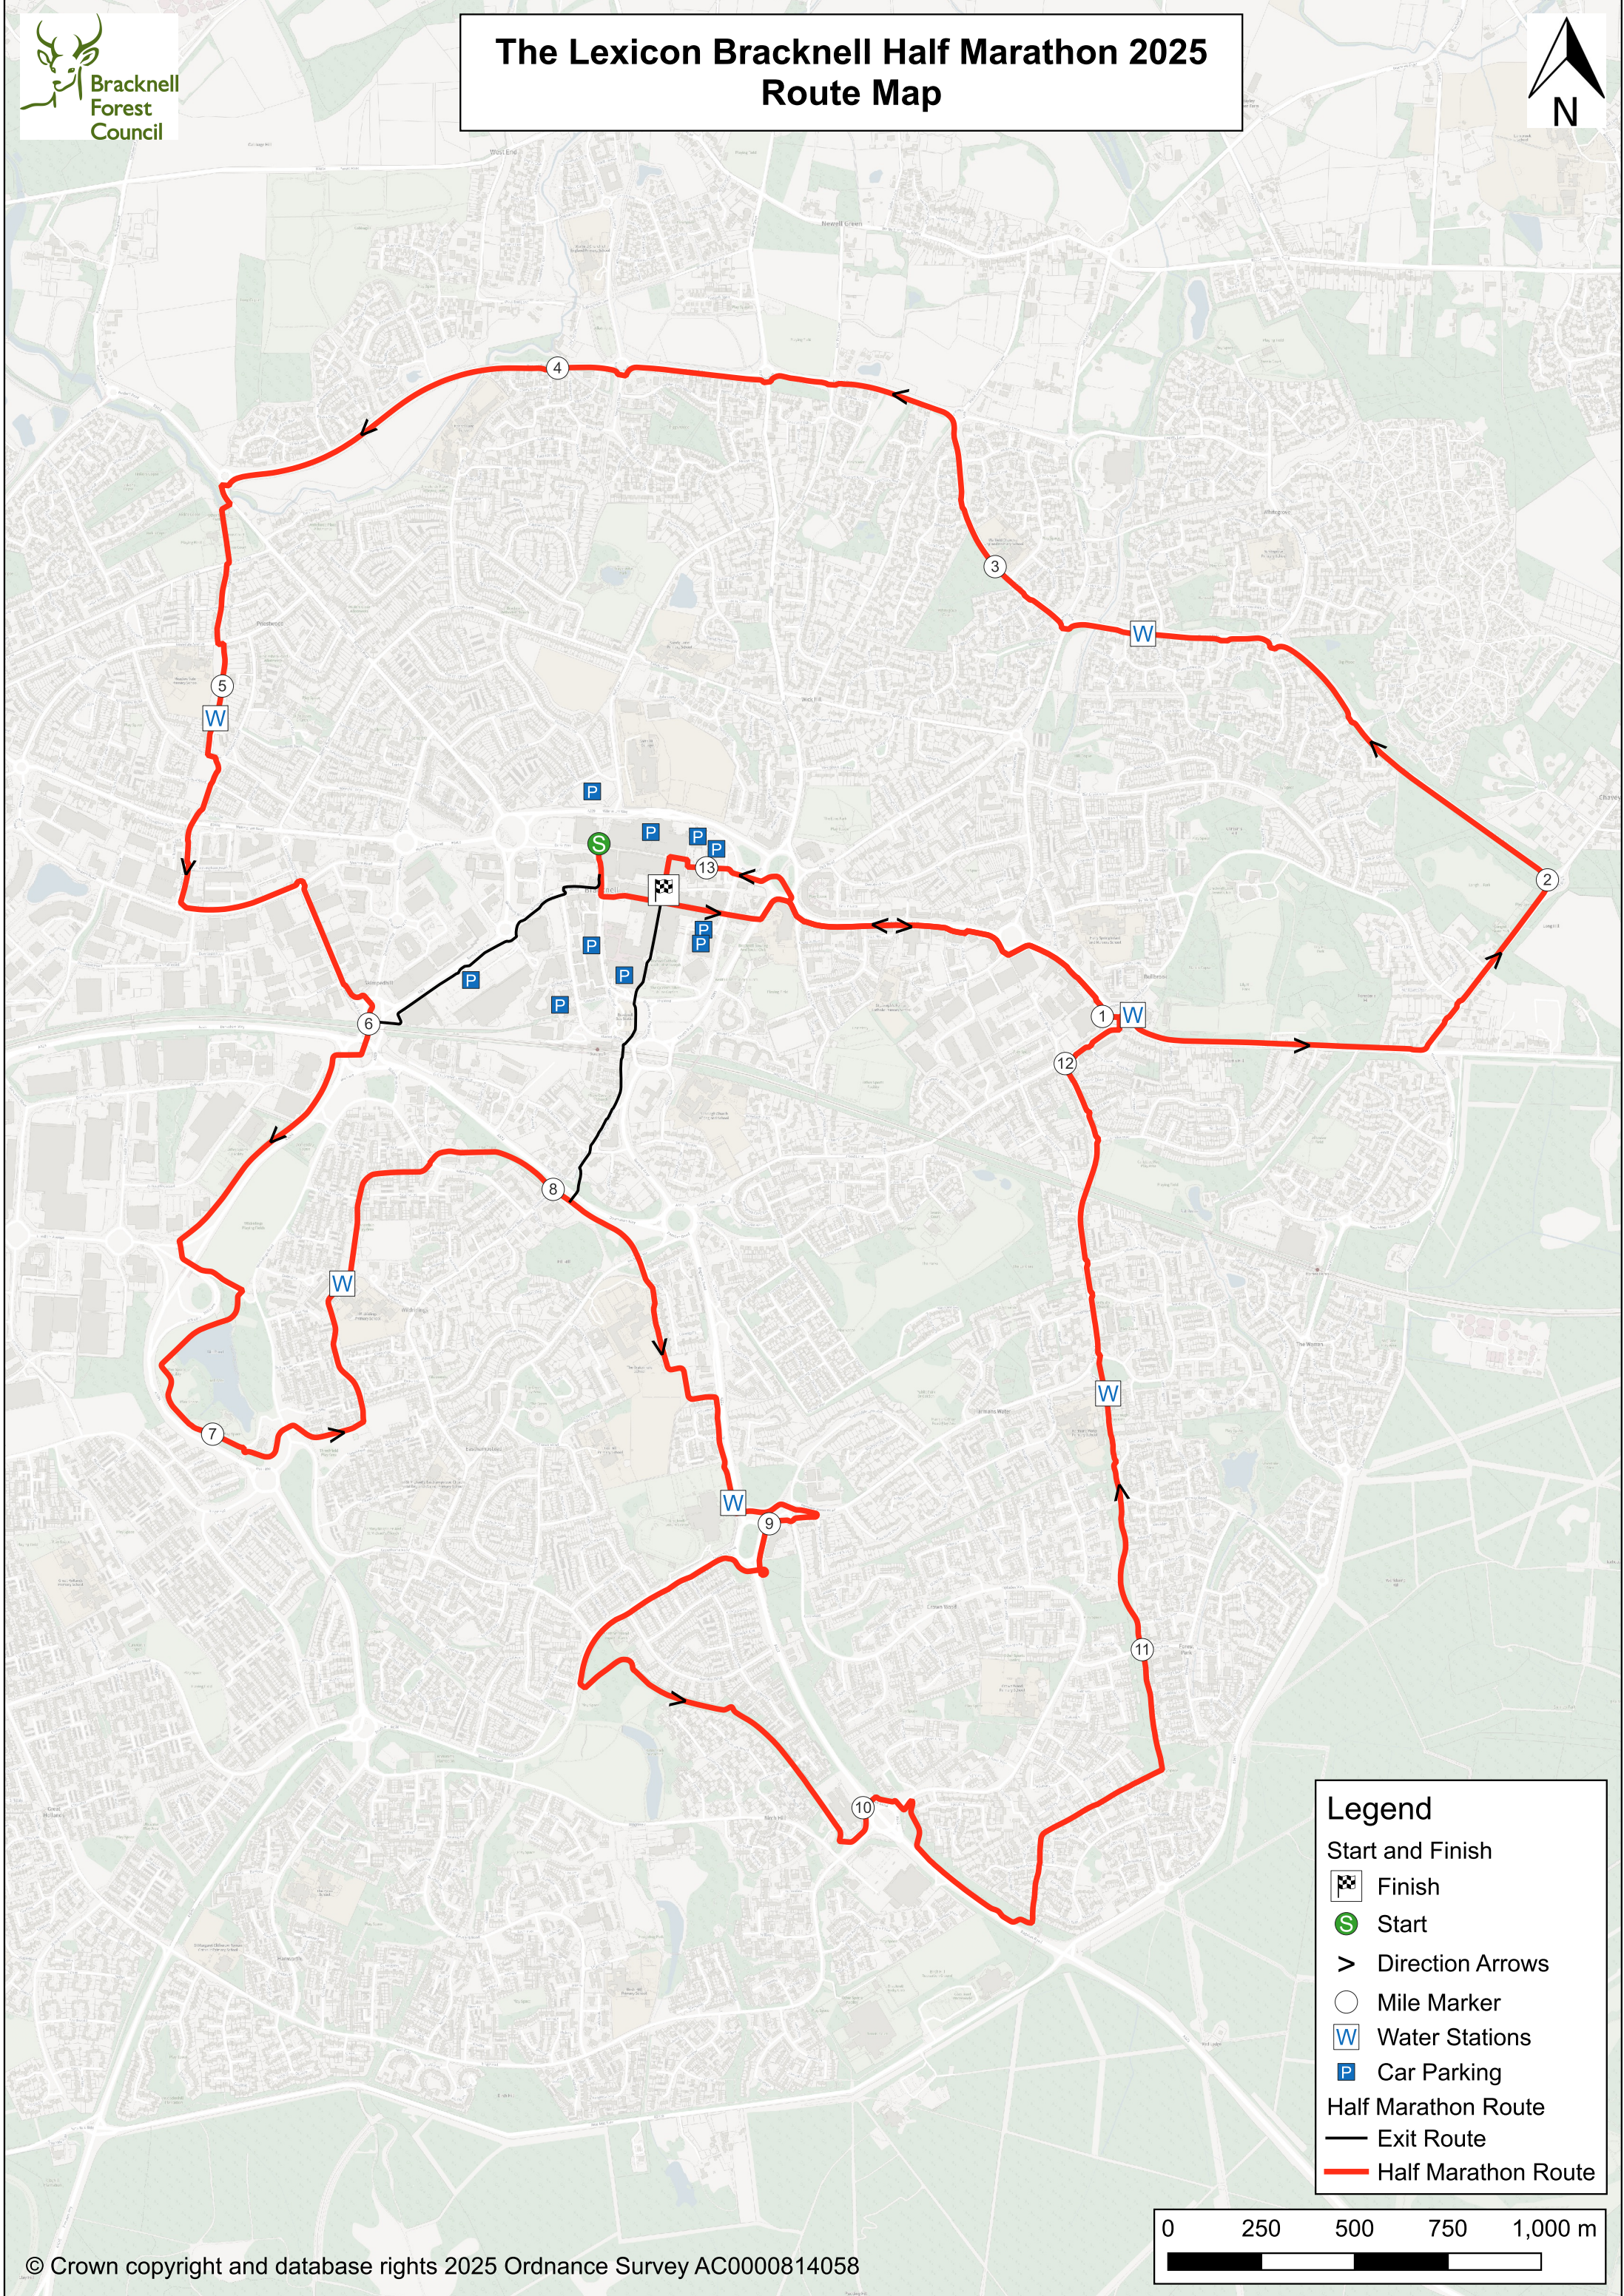

The Lexicon Bracknell Half Marathon 2025 Route Map

Legend

- Start and Finish
-  Finish
-  Start
-  Direction Arrows
-  Mile Marker
-  Water Stations
-  Car Parking
- Half Marathon Route
-  Exit Route
-  Half Marathon Route